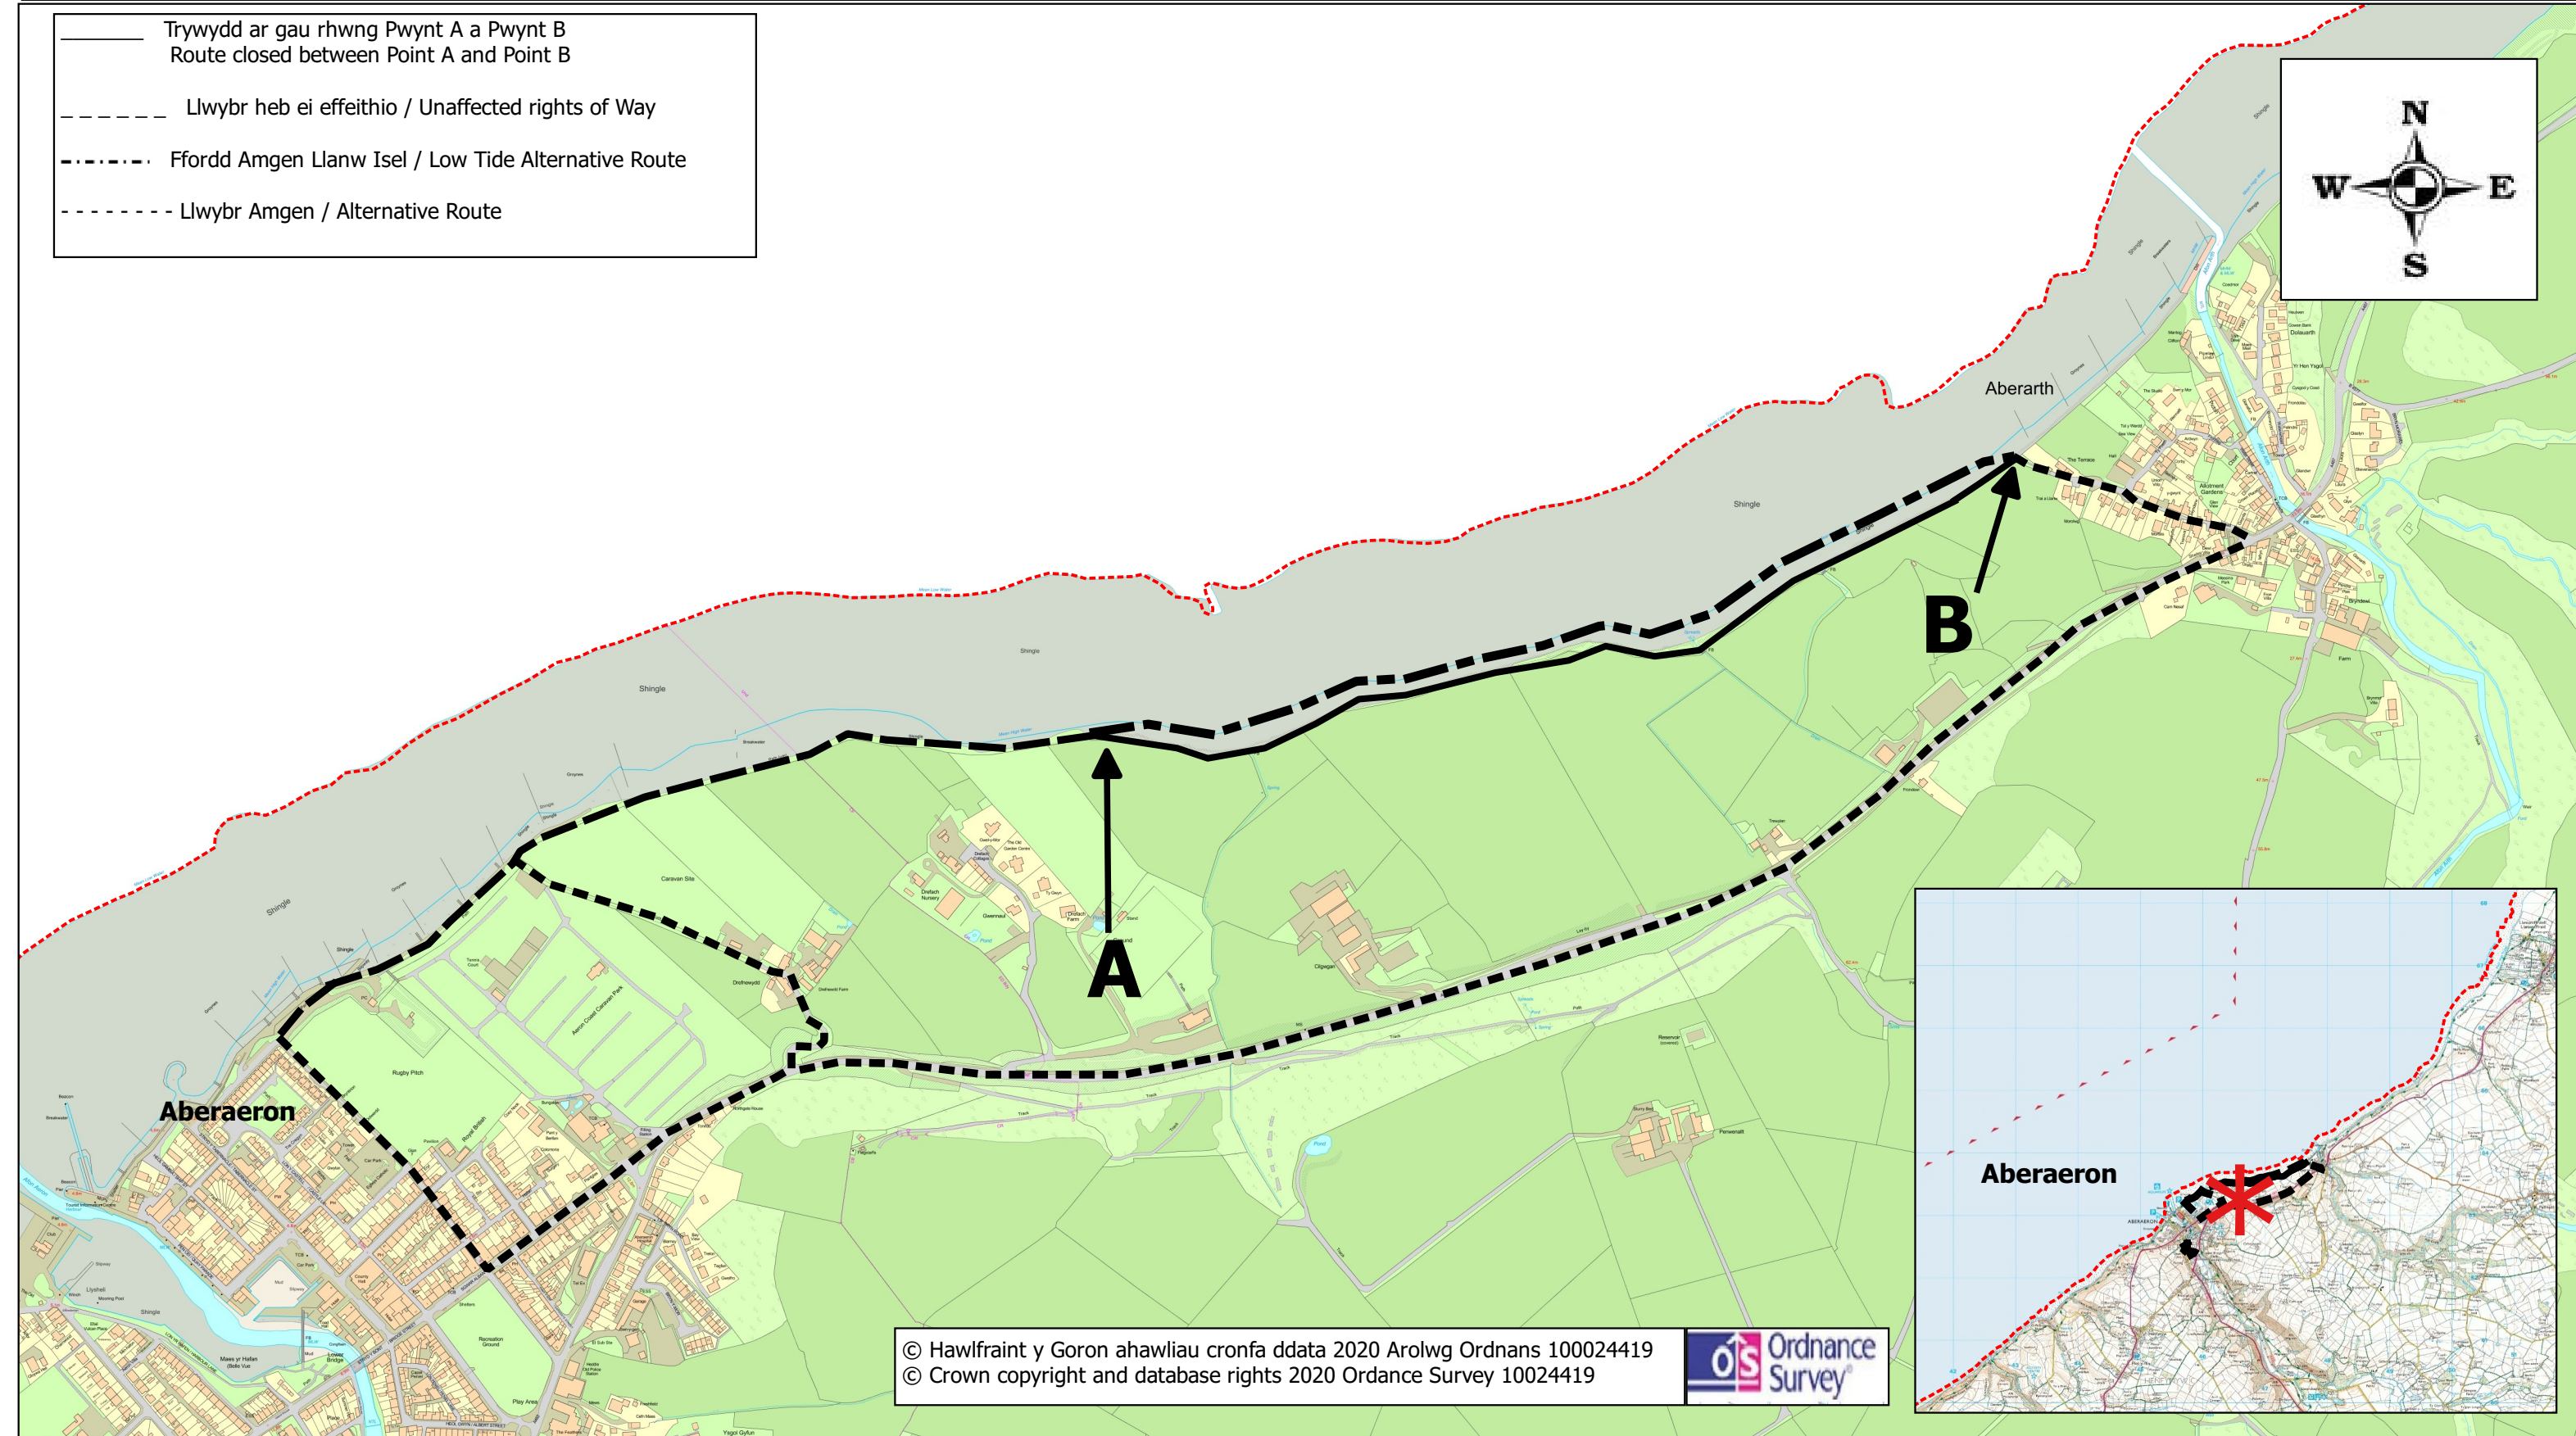

Cyngor Sir Ceredigion

Neuadd Cyngor Ceredigion,
Penmorfa, Aberaeron,
Ceredigion, SA46 0PA
Ffon/Tel: 01545 570881

Ceredigion County Council

Cyfeirnod Grid:
Grid Reference: SN4735:6366

Cau Llwybr Dros Dro 38/9 Aberaeron i Aberarth Temporary Path Closure 38/9 Aberaeron to Aberarth

- Trywydd ar gau rhwng Pwynt A a Pwynt B
Route closed between Point A and Point B
- Llwybr heb ei effeithio / Unaffected rights of Way
- Ffordd Amgen Llanw Isel / Low Tide Alternative Route
- Llwybr Amgen / Alternative Route

© Hawlfraint y Goron ahawliau cronfa ddata 2020 Arolwg Ordnans 100024419
© Crown copyright and database rights 2020 Ordnance Survey 10024419