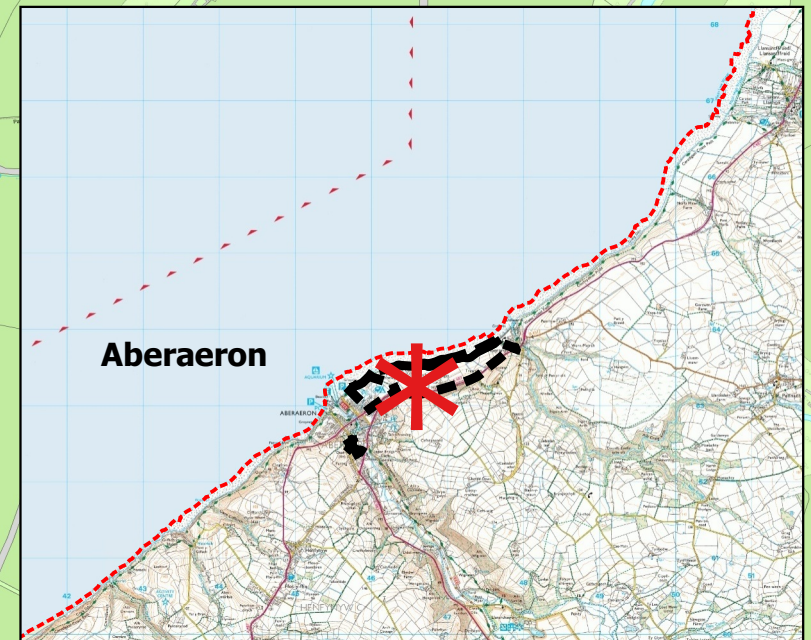

Cyngor Sir Ceredigion

Neuadd Cyngor Ceredigion,
Penmorfa, Aberaeron,
Ceredigion, SA46 0PA
Ffon/Tel: 01545 570881

Ceredigion County Council

Cyfeirnod Grid:
Grid Reference: SN4735:6366

Cau Llwybr Dros Dro 38/9 Aberaeron i Aberarth Temporary Path Closure 38/9 Aberaeron to Aberarth

- Trywydd ar gau rhwng Pwynt A a Pwynt B
Route closed between Point A and Point B
- Llwybr heb ei effeithio / Unaffected rights of Way
- Ffordd Amgen Llanw Isel / Low Tide Alternative Route
- Llwybr Amgen / Alternative Route

© Hawlfraint y Goron ahawliau cronfa ddata 2020 Arolwg Ordnans 100024419
© Crown copyright and database rights 2020 Ordnance Survey 10024419